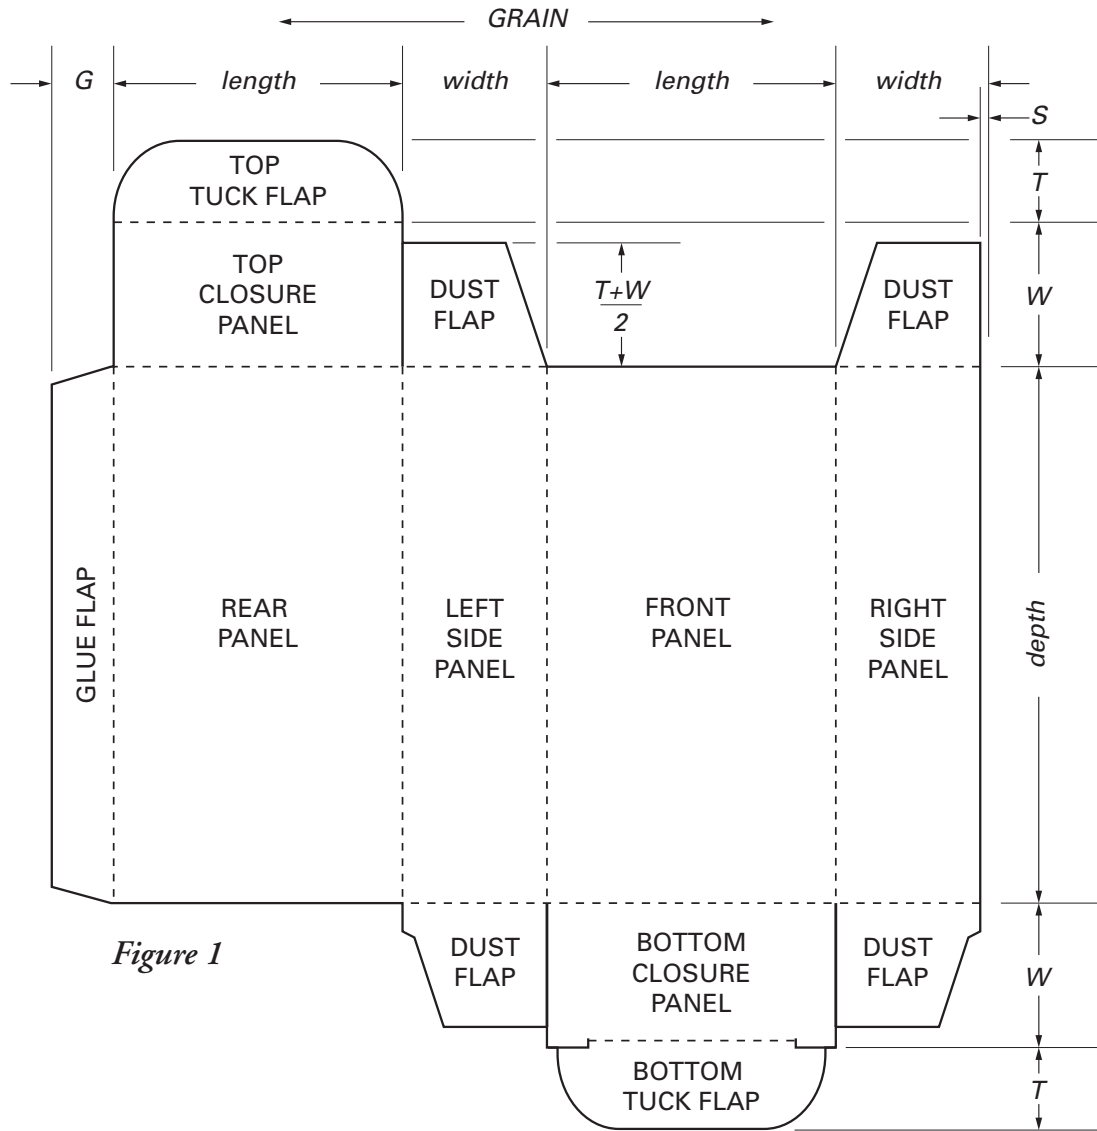

Standard Reverse Tuck (SRT)

Figure 1

Finished Carton

Flat Carton View

**ULTRA-TECH
PRINTING**

5851 Crossroads Commerce
Grand Rapids, MI 49519

Phone: 616-249-0500
www.utprinting.com