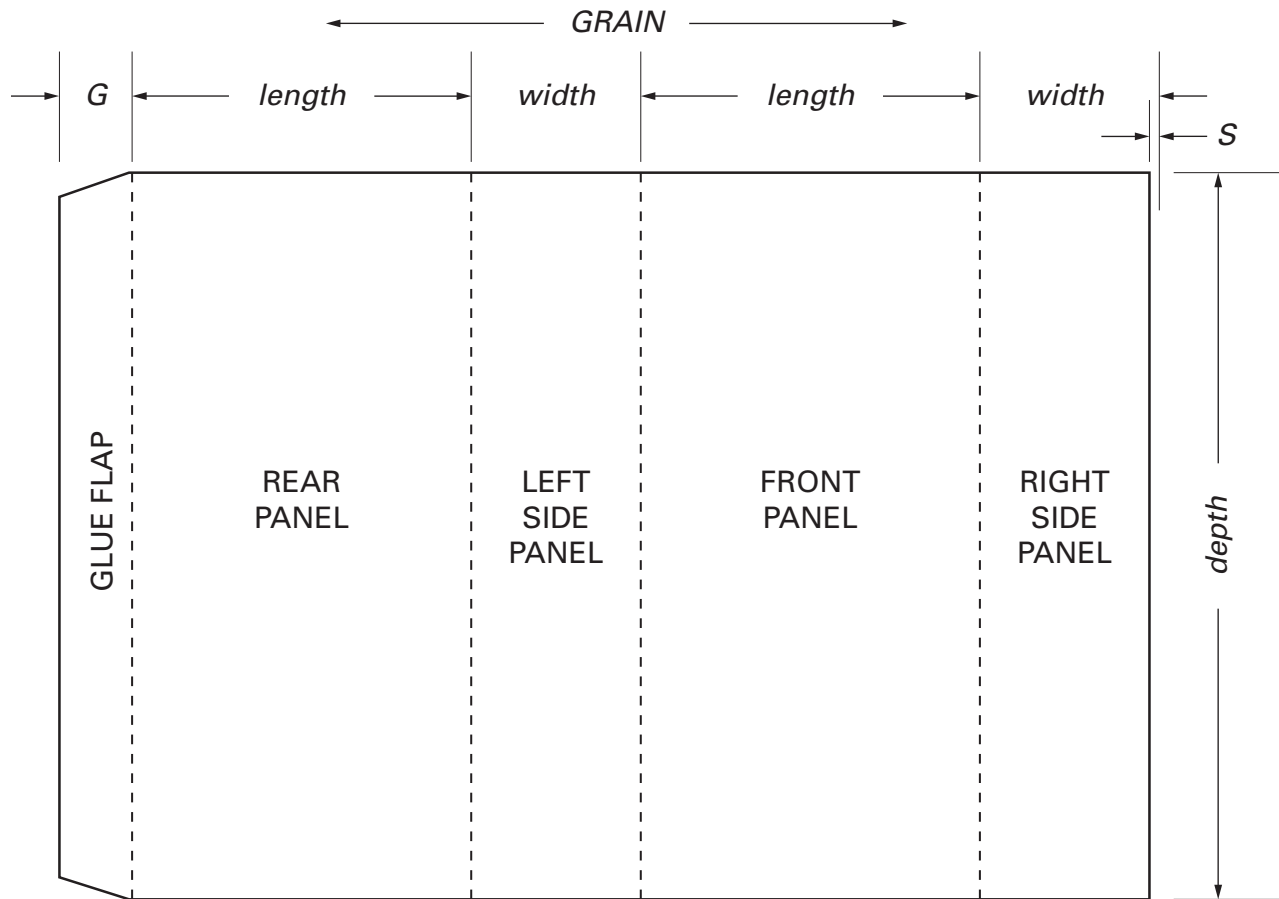

Sleeve

Finished Carton

Flat Carton View

**ULTRA-TECH
PRINTING**

5851 Crossroads Commerce
Grand Rapids, MI 49519

Phone: 616-249-0500
www.utprinting.com