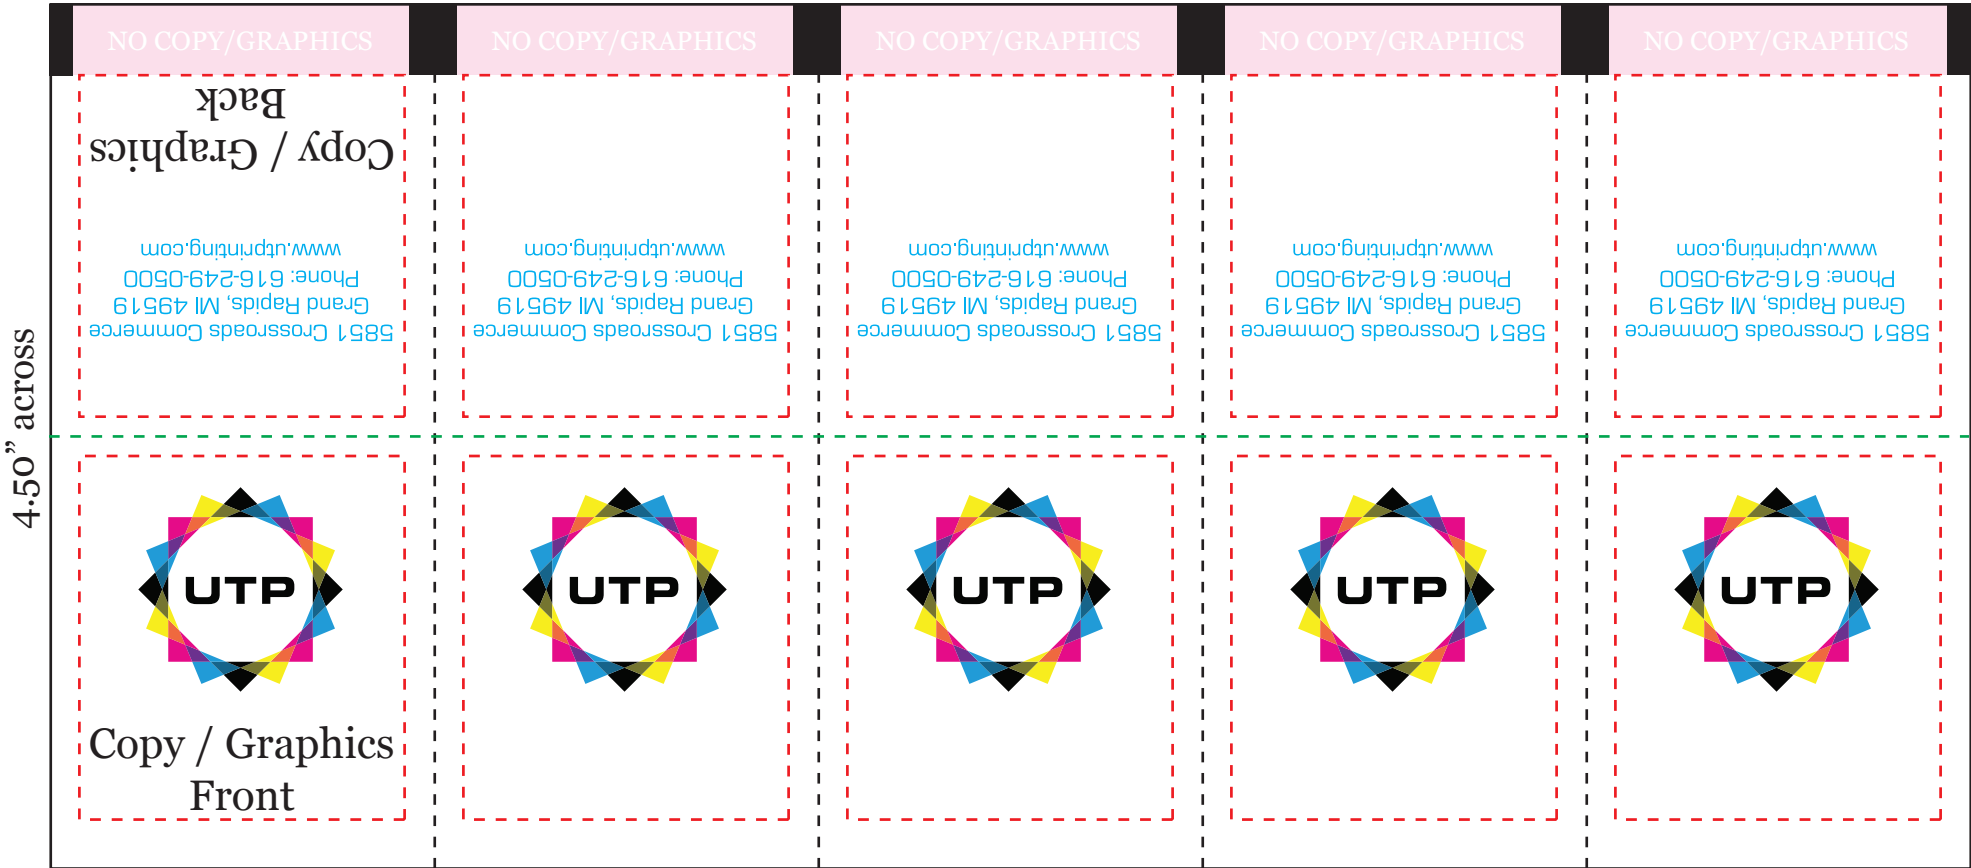

→ Web Direction (Gear Side)

5 around at 2" = 10"

- Black dotted line shows seal position (will not print)
- Green dotted line shows pouch fold (will not print)
- Red dotted line shows designated copy/graphic area (will not print)

Eye mark dimensions