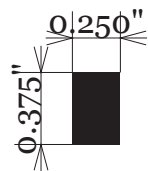

→ Web Direction (Gear Side)

5 around at 2" = 10"

- Black dotted line shows seal position (will not print)
- Green dotted line shows pouch fold (will not print)
- Red dotted line shows designated copy/graphic area (will not print)

Eye mark dimensions