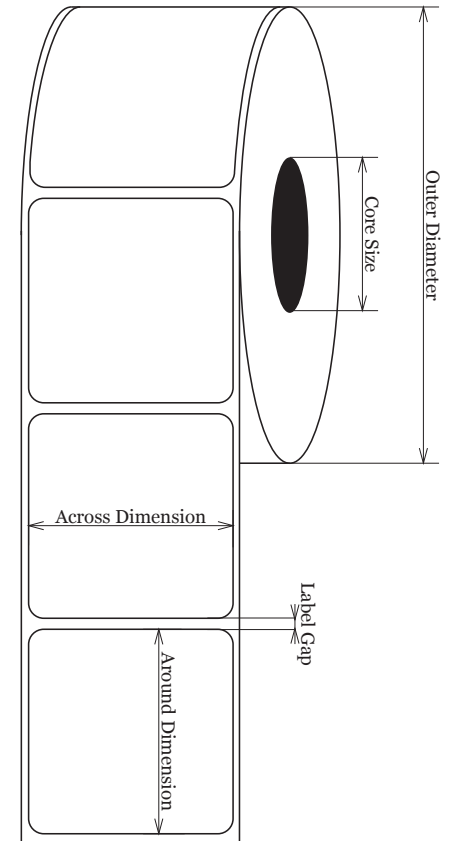

Label Construction

Figure 1

Flat Label View

Finished Label Roll

**ULTRA-TECH
PRINTING**

5851 Crossroads Commerce
Grand Rapids, MI 49519

Phone: 616-249-0500
www.utprinting.com