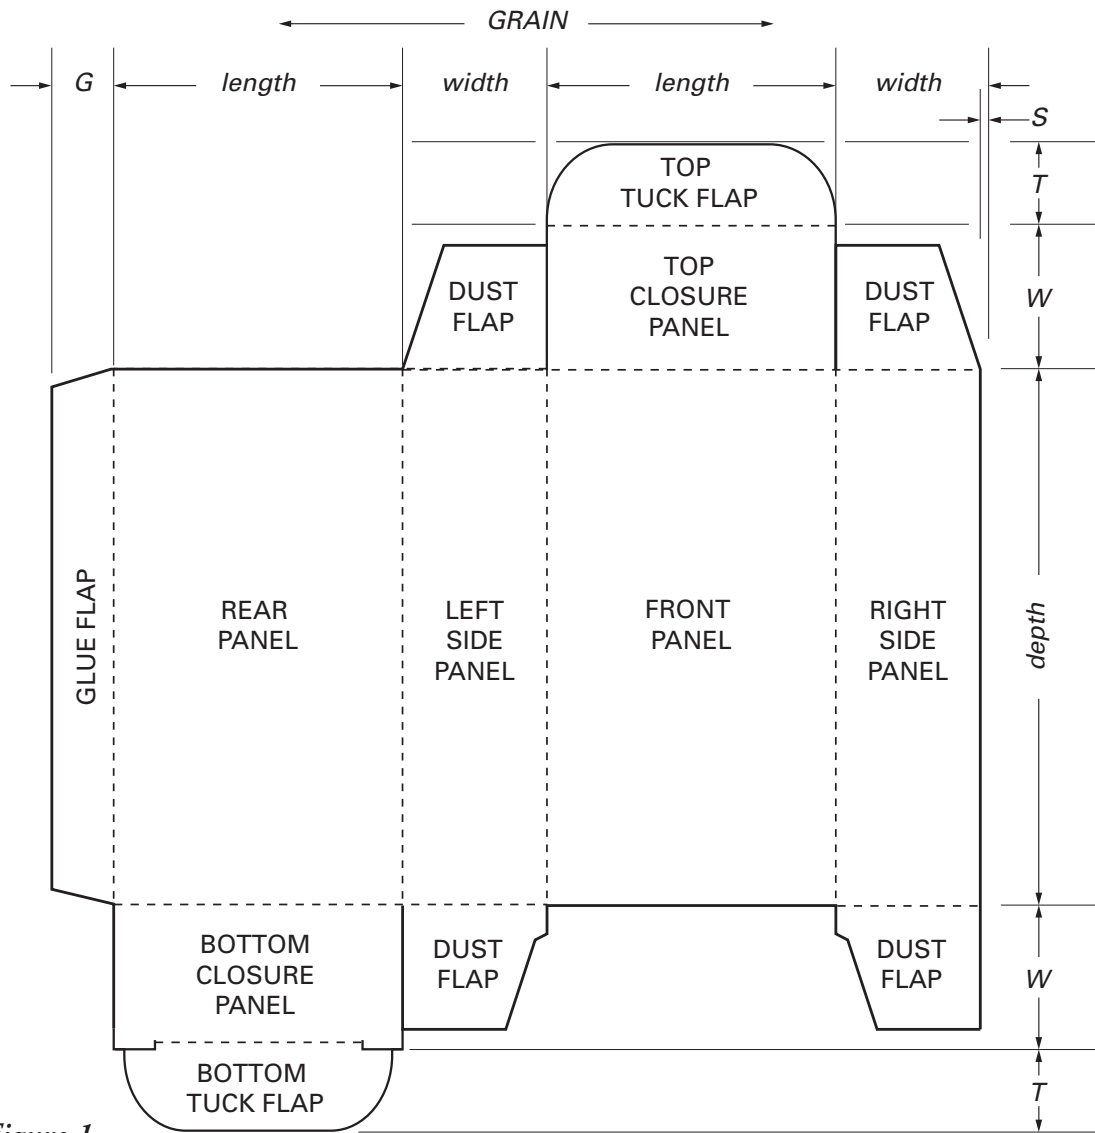

French Reverse Tuck (FRT)

Finished Carton

Figure 1

Flat Carton View

**ULTRA-TECH
PRINTING**

5851 Crossroads Commerce
Grand Rapids, MI 49519

Phone: 616-249-0500
www.utprinting.com