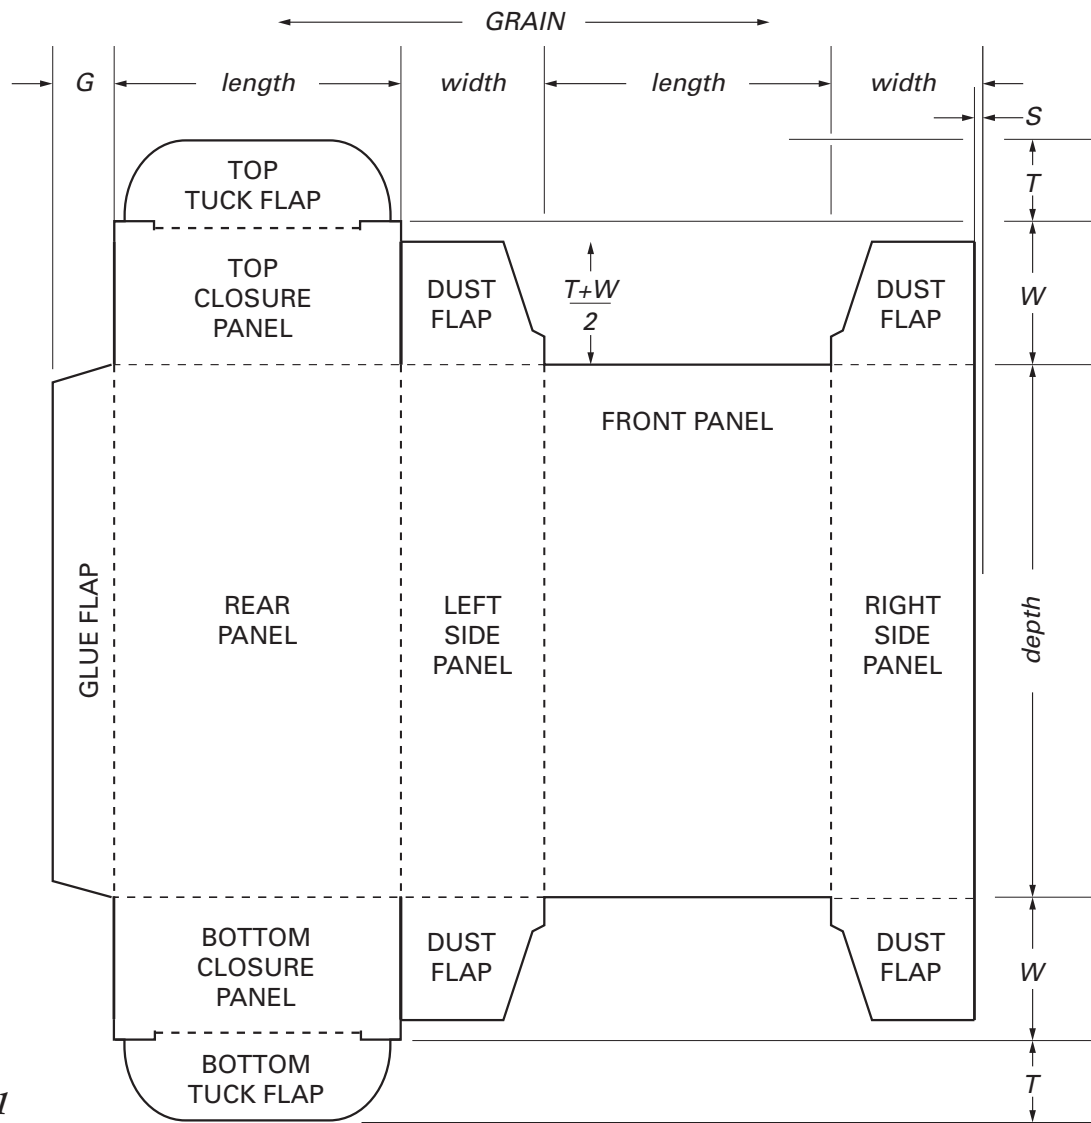

Airplane Style Straight Tuck (AST)

Figure 1

Flat Carton View

Finished Carton

**ULTRA-TECH
PRINTING**

5851 Crossroads Commerce
Grand Rapids, MI 49519

Phone: 616-249-0500
www.utprinting.com